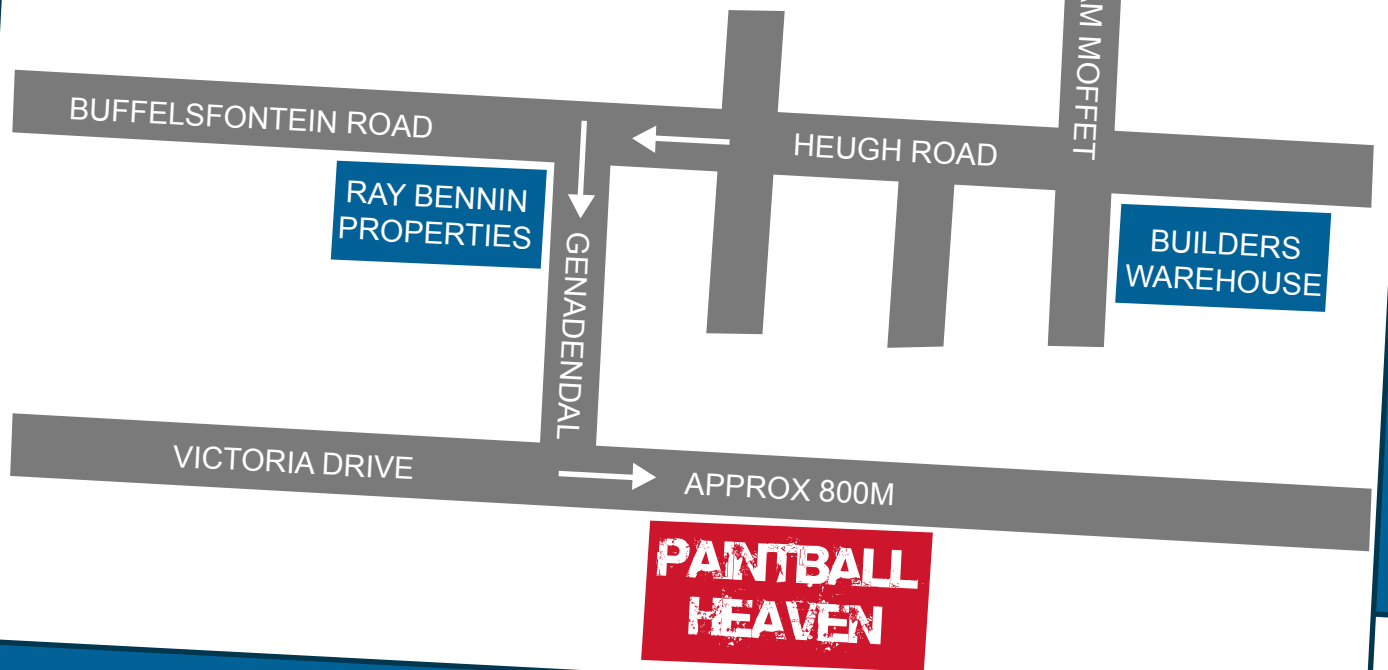

PAINTBALL Heaven

...TO THE FIELDS

WONNA PLAY?
WE'LL SHOW YOU
THE WAY!

LOST? Call Liz: 082 798 4870 or 041 379 2443

THROUGH PARI PARK

PAST THE LOCATION